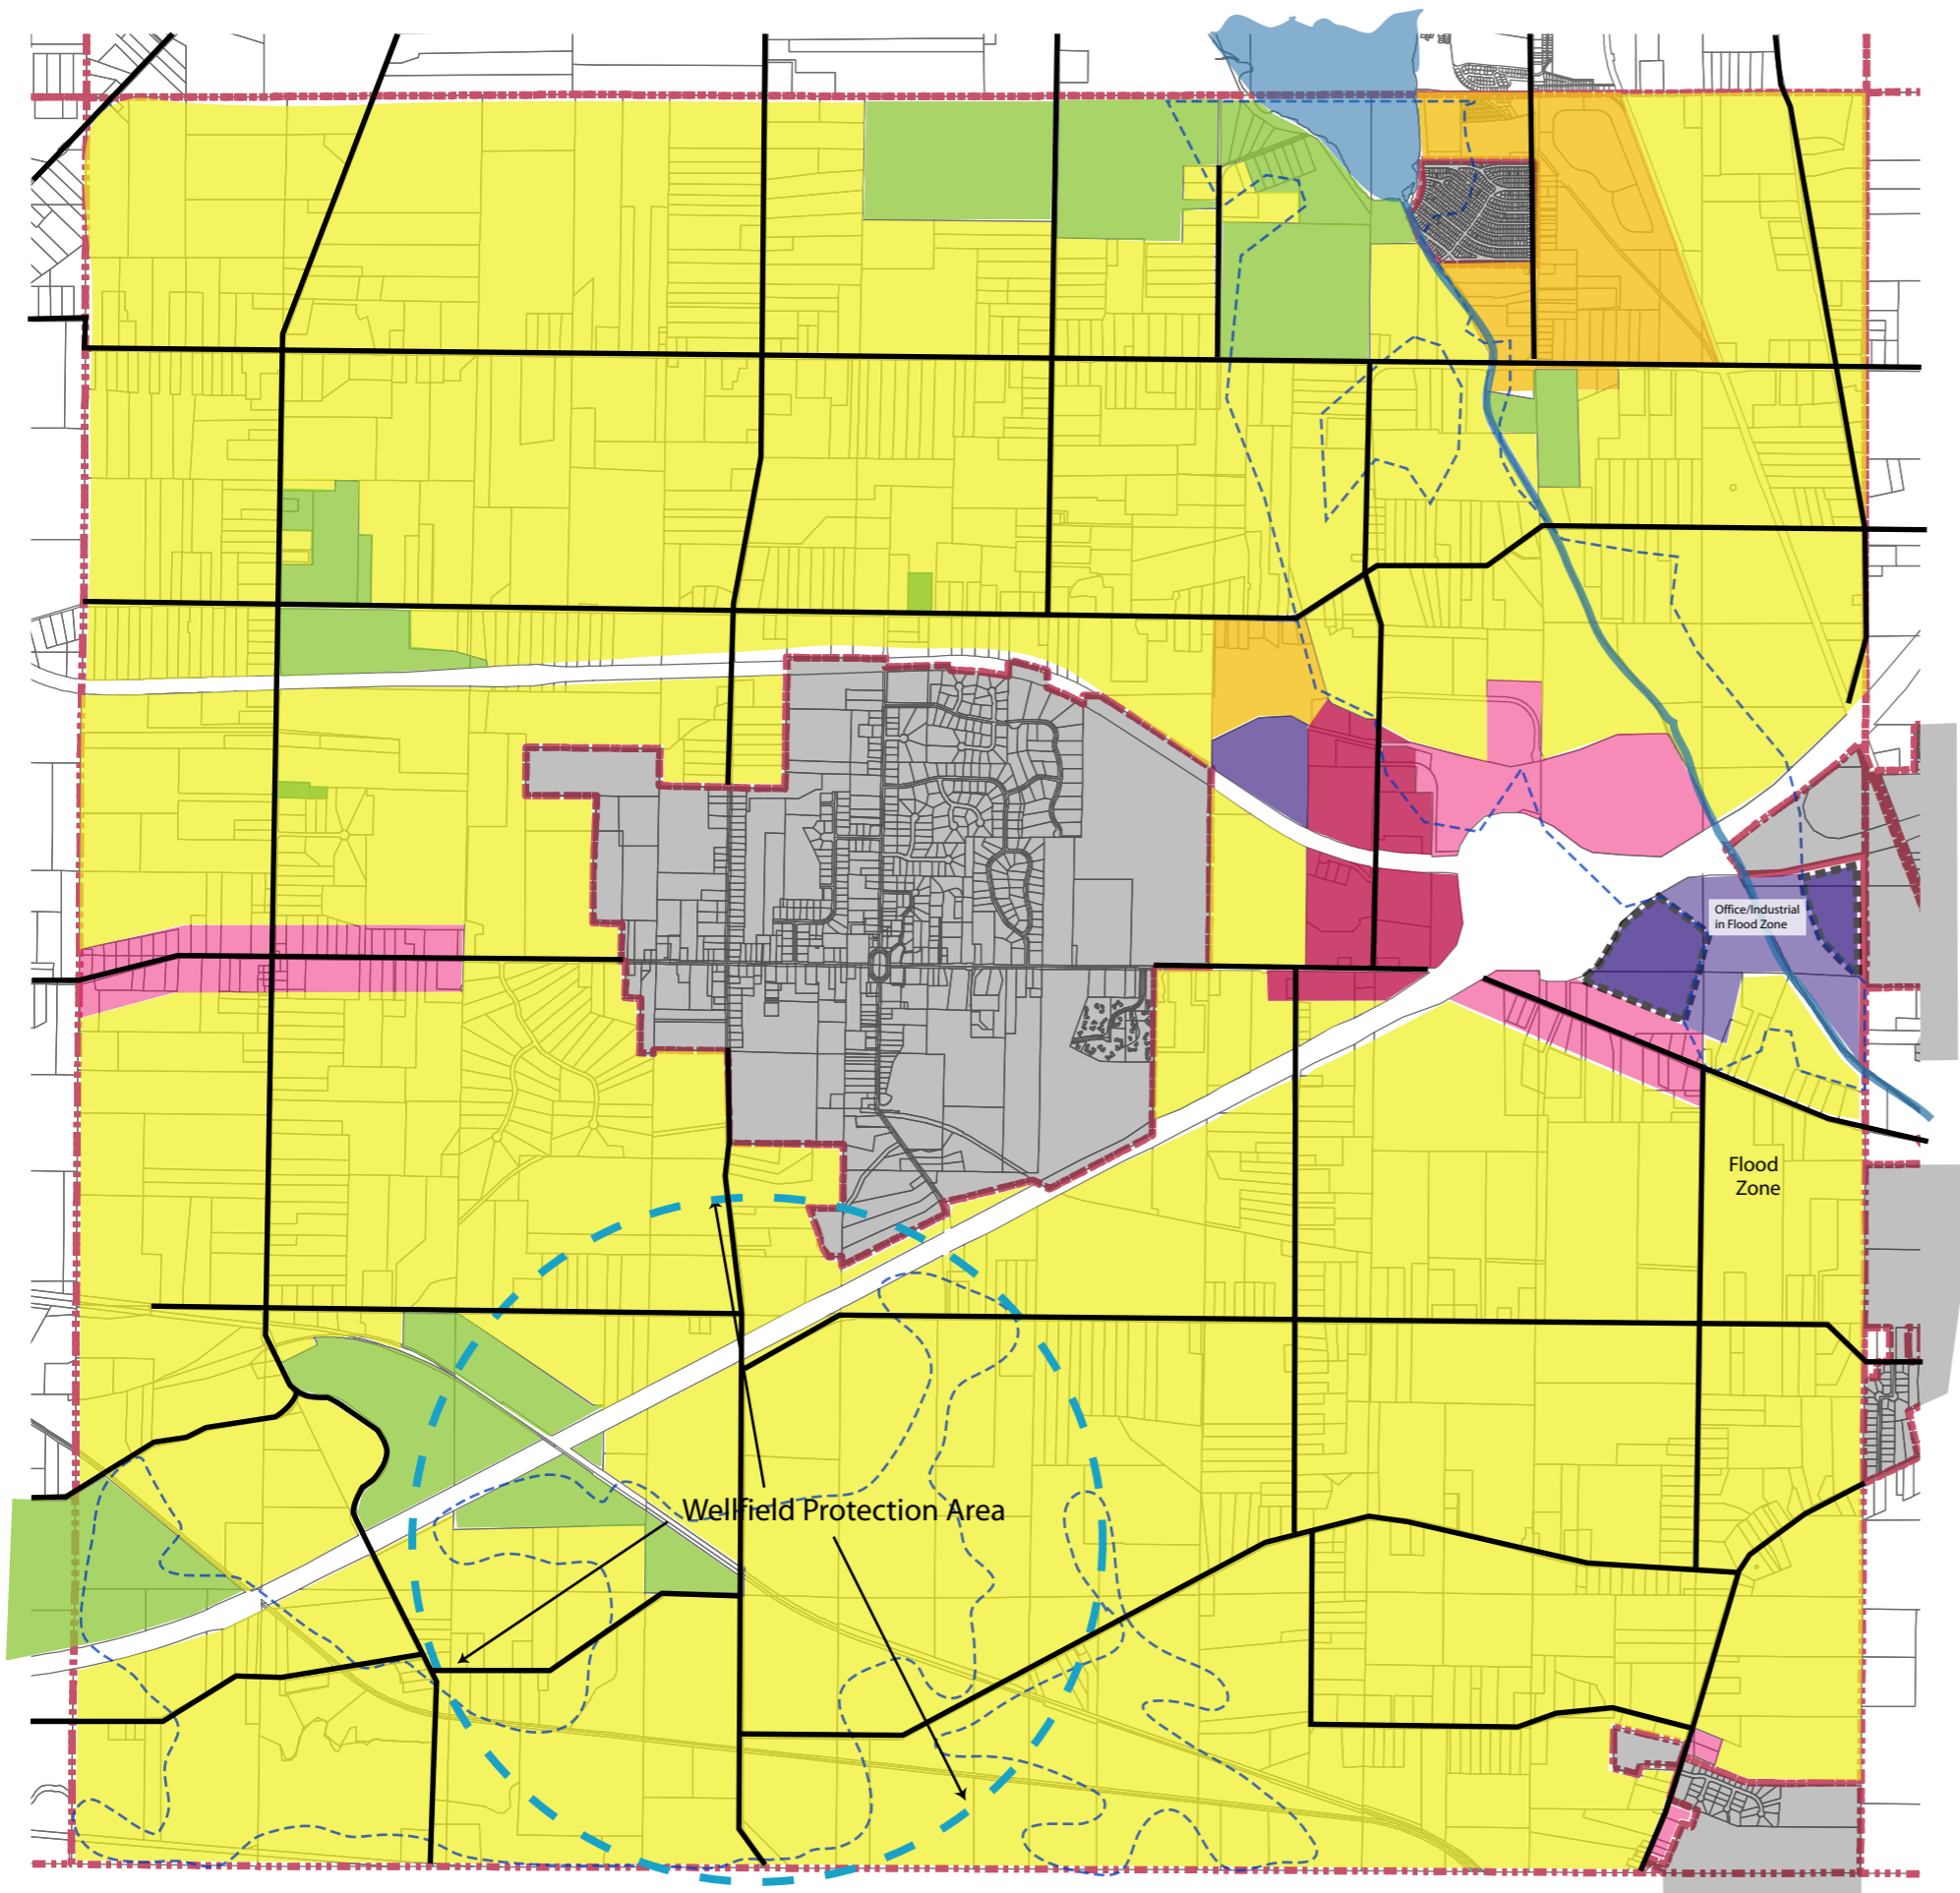

# WESTFIELD TOWNSHIP PLAN UPDATE

## Land Use Plan

Final Draft: 25 Nov 09

-  Agriculture and Rural Residential
-  Suburban Residential
-  Highway Commercial
-  Local Commercial
-  Office/Light Industrial
-  Industrial
-  Public Properties
-  Generalized Floodplain Areas

Notes: This is not a zoning map. Please refer to the Township Zoning Map for the current zoning of all properties.